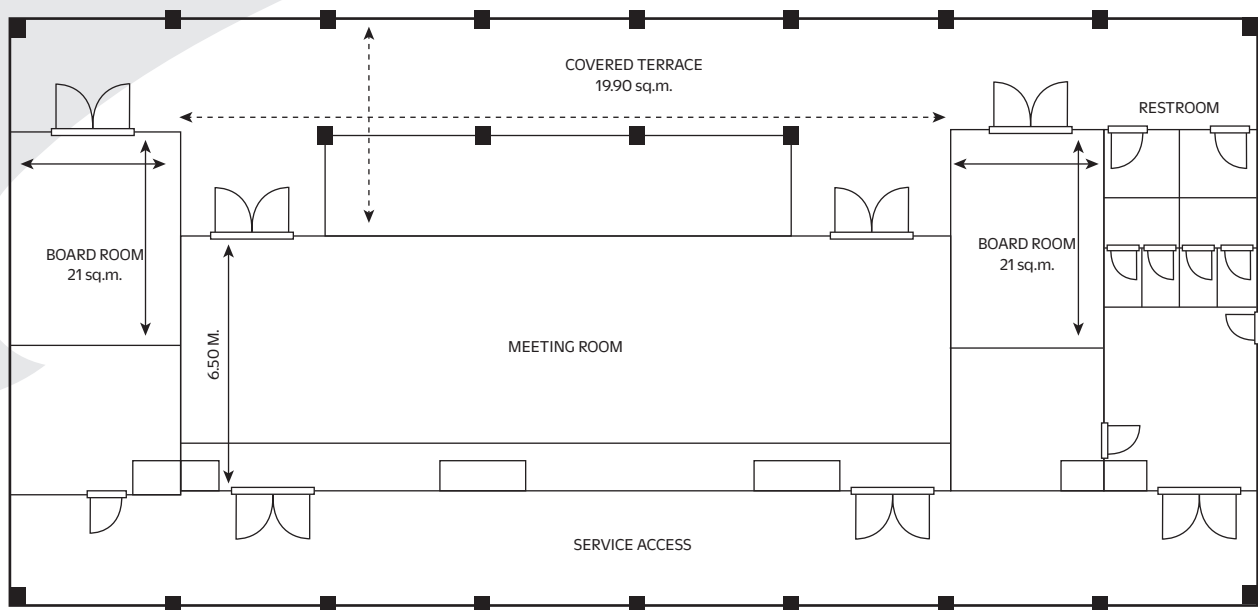

Meeting Room Fact Sheet

BANQUET FACILITIES

Meeting Room Statistics

Dimension	19.88 x 6.53 m.
Size	130 sq.m.
Ceiling	3.5 m.

Maximum Number of Guest

Theater Style	90 persons
Classroom Style	54 persons
U-Shape Style	40 persons
I-Shape Style	40 persons
Banquet Style (8x6 pax)	48 persons

Board Room Statistics

Dimension	4.00 x 5.22 m.
Size	21 sq.m.
Ceiling	3.5 m.
Board Room Syle	6-8 persons

SERVICES AND EQUIPMENT

Business Center Services

- Facsimiles
- Photo Copy
- Internet and E-mail

Standard Conference Package Equipment

- Flip Chart
- White Board
- Overhead Projector & Screen
- Delegate Writing Paper & Pen

Audio & Visual Equipment

- LCD
- Microphone / Wireless
- Internet Access

THE LEADING HOTELS
OF THE WORLD

Santiburi Beach Resort & Spa

12/12 Moo 1, Maenam Beach, Koh Samui, Surat Thani 84330 Thailand | Tel. +66 7742 5031
Email: rsvn@santiburi-samui-resort.com | www.santiburisamui.com | www.facebook.com/Santiburi